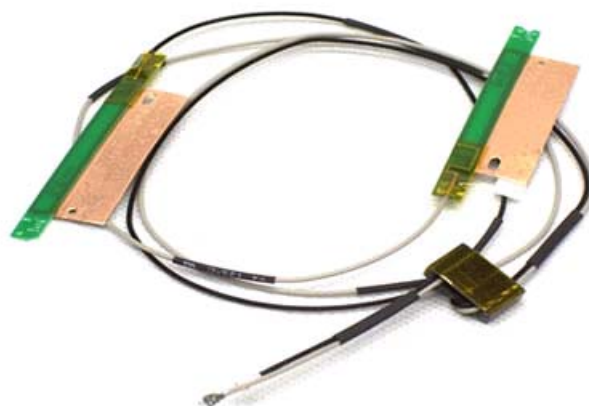

Description

Item Specifics - Item Condition
Condition: **Used**

GATEWAY 450SX4 INTERNAL ORIGINAL WIRELESS ANTENNA
GOES INSIDE YOUR LAPTOP LID
WORKS WITH B AND G WIRELESS SYSTEMS
GOOD CLEAN PULL

SHIPPING AND TRACKING